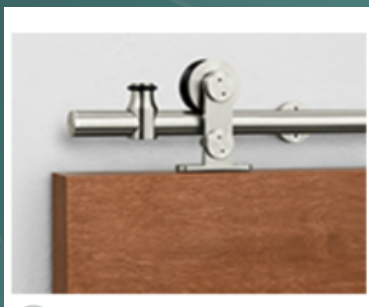

BLACKEN STEEL COLLECTION

AVAILABLE IN BLACK
& RED GRAY

STAINLESS STEEL COLLECTION

SS01