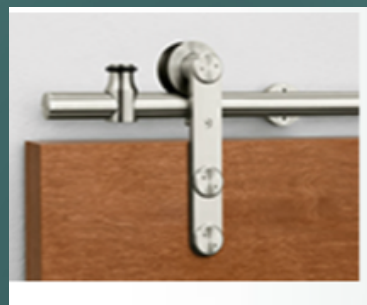

BLACKEN STEEL COLLECTION

BL01

BL01

DECORATIVE COVER

SAFETY PIN

HANGING WHEEL

AVAILABLE IN BLACK
& RED GRAY

DOOR STOP

FLOOR GUIDE

STAINLESS STEEL COLLECTION

SS01

SS02

SS03

SS04

SS05

WOOD OPTIONS