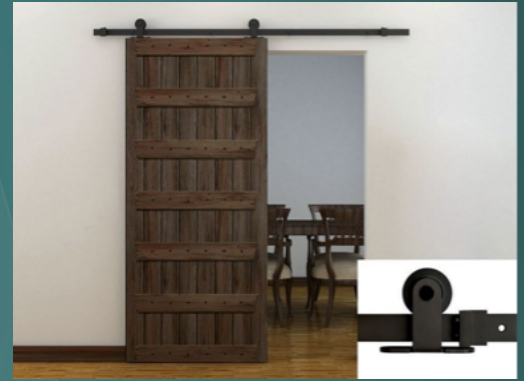

SLIDING BARN DOOR

M SHOWER®

a part of MGROUP®

WOOD SERIES

TECHNICAL SPECIFICATIONS

DIMENSIONS: HEIGHT:	STANDARD: 81"H OR 85"H
WIDTH:	30", 34", 36", 42", OR 48"W
THICKNESS:	1 3/8" OR 1 3/4", CUSTOM AVAILABLE
TRACK HARDWARE:	BLACKEN STEEL OR STAINLESS STEEL 304
DOOR DESIGN:	PLANK, MID-BAR, Z-BRACE, X-BRACE, DOUBLE X, OR DOUBLE Z
WOOD SPECIES:	OPP WOOD, KNOTTY ALDER, MAHOGANY, OR OAK
DOOR LEAF:	PRE-CUT, SLOTTED PLANKS ASSEMBLED ON SITE WITH ANTIQUED FLAT HEAD SCREWS OR PRE-ASSEMBLED IN FACTORY W/O SCREWS UNFINISHED OR FACTORY PRE-FINISHED
WARRANTY:	3-YEAR MANUFACTURER LIMITED WARRANTY AGAINST DEFECTS

DOOR DESIGNS

PLANK

MID-BAR

Z-BRACE

X-BRACE

DOUBLE X

DOUBLE Z

MGROUP™

BLACKEN STEEL COLLECTION

BL01

BL01

DECORATIVE COVER

SAFETY PIN

HANGING WHEEL

AVAILABLE IN BLACK
& RED GRAY

DOOR STOP