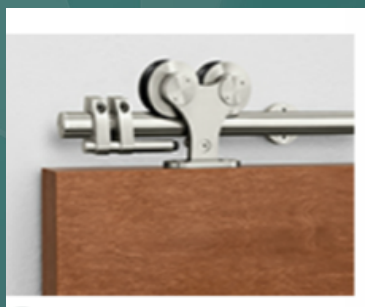

BLACKEN STEEL COLLECTION

AVAILABLE IN BLACK
& RED GRAY

STAINLESS STEEL COLLECTION

SS02