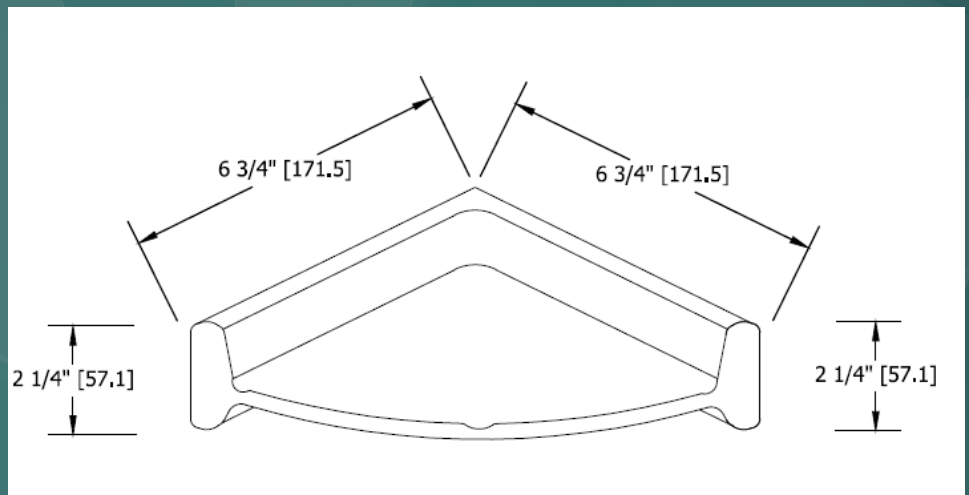

TECHNICAL DRAWINGS:

NOTES:

- Dimensions can vary +/- 1/8"

MGROUP

Rev. Date: 04/2024

O: 706.350.4300 | INFO@MGROUPCORP.COM | WWW.MGROUPCORP.COM