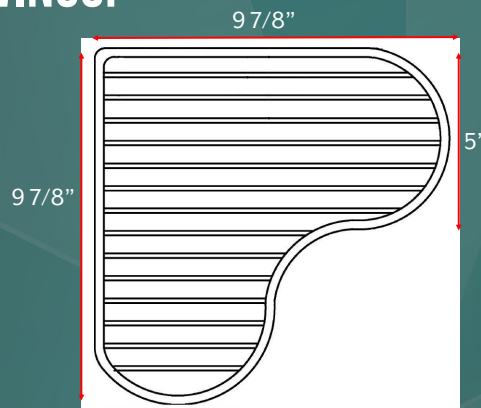

CORNER SOAP DISH

MTL-CSD-2

M SHOWER®

a part of MGROUP®

SPECIFICATIONS:

- Dimensions: 9 7/8" L x 9 7/8" W x 3 1/8" H
- Material: Stainless Steel 304
- Finish: Polished
- Included: Mounting hardware included
- Installation: Drilling shower panels
Requires diamond bit

TECHNICAL DRAWINGS:

NOTES:

- Dimensions can vary +/- 1/8"

MGROUP