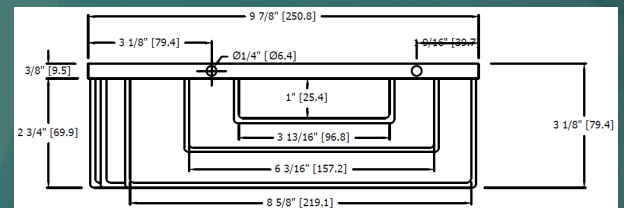

CORNER SOAP DISH

MTL-CSD-2

M SHOWER®

a part of MGROUP®

SPECIFICATIONS:

- Dimensions: 9 7/8" L x 9 7/8" W x 3 1/8" H
- Material: Stainless Steel 304
- Finish: Polished
- Included: Mounting hardware included
- Installation: Drilling shower panels
Requires diamond bit

TECHNICAL DRAWINGS:

NOTES:

- Dimensions can vary +/- 1/8"

MGROUP