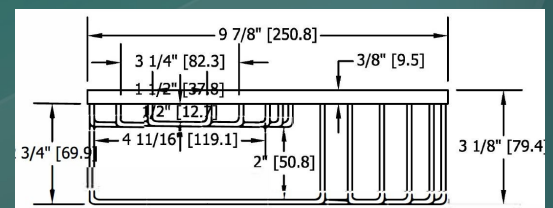

CORNER SOAP DISH

MTL-CSD-2

M SHOWER®

a part of MGROUP®

SPECIFICATIONS:

- Dimensions: 9 7/8" L x 9 7/8" W x 3 1/8" H
- Material: Stainless Steel 304
- Finish: Polished
- Included: Mounting hardware included
- Installation: Drilling shower panels
Requires diamond bit

TECHNICAL DRAWINGS:

NOTES:

- Dimensions can vary +/- 1/8"

MGROUP