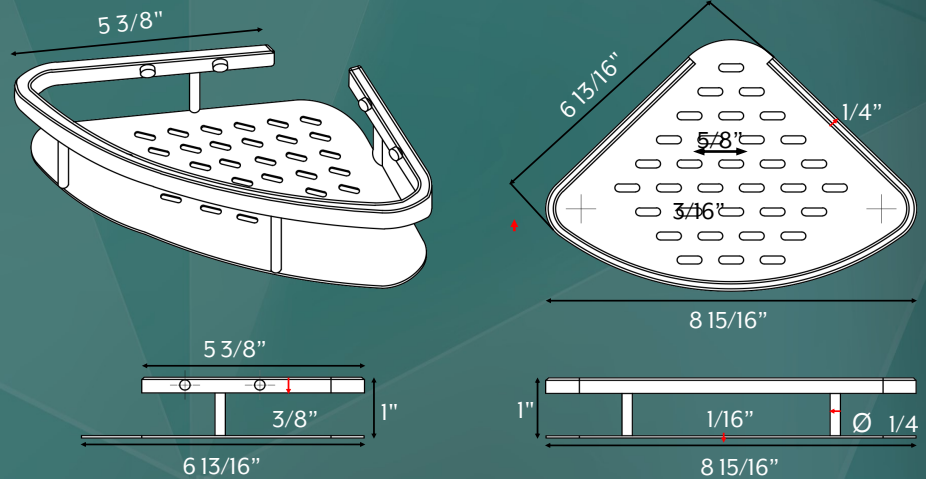

TECHNICAL DRAWINGS:

NOTES:

- Dimensions can vary +/- 1/8"

MGROUP

Rev. Date: 01/2025

O: 706.350.4300 | INFO@MGROUPCORP.COM | WWW.MGROUPCORP.COM