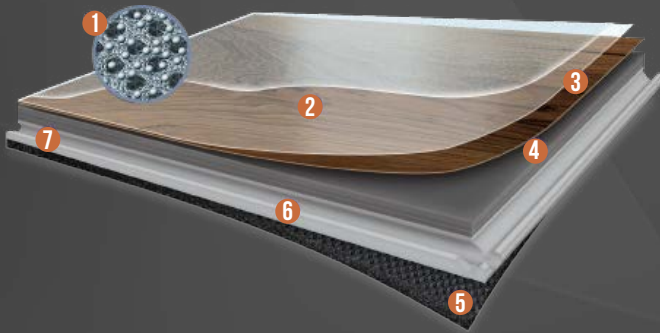

RESILIENT TILE FLOORING - QUIETLOK® PROFILES

GEN/DECOR: PALUA GANACHÈ

PRODUCT ID: QL6316731X

TECHNICAL SPECIFICATIONS

SIZE	219.96mm x 1510mm (8.66" x 59.45")
WEAR LAYER THICKNESS	0.55mm (22MIL)
PRE-ATTACHED UNDERLAYMENT	1mm (0.039") HDPE
EXTRUDED CORE	5mm (0.197") QUIETCORE®
EDGE DETAIL	MICRO BEVEL
EMBOSSING	IN-REGISTER
FINISH	GUARDLOK® SURFACE PROTECTANT
SQ. FT./CARTON	28.6 (2.66m ²)
PIECES/CARTON	8
CARTONS/PALLET	48
PALLETS/CONTAINER	14
LIMITED WARRANTY	20 YEARS
RATINGS	STC 61 & IIC 67

PRODUCT COMPONENTS

- 1 GUARDLOK® OVERLAY
- 2 CLEAR VINYL WEAR LAYER
- 3 HIGH-RESOLUTION PRINTED DECORATIVE FILM
- 4 SOLID VINYL TOP LAYER
- 5 INTEGRAL SOUND MITIGATING UNDER-LAYMENT
- 6 CLIKLOK® TECHNOLOGY
- 7 QUIETCORE® TECHNOLOGY

PALUA (STRAIGHT PLANK) PATTERN OPTIONS

A STRAIGHT LAY CLICK PLANK.

ASSEMBLED WITH INDIVIDUAL SIZED PLANKS WITH CLIKLOK® LOCKING SYSTEM, INCLUDING IRE (IN-REGISTER EMBOSSING).

MERIDIEN HOUSE | 203 NORTH LEWIS STREET | LAGRANGE, GA 30240 USA
OFFICE: 706.350.4300 | INFO@QUIETLOK.COM | WWW.QUIETLOK.COM